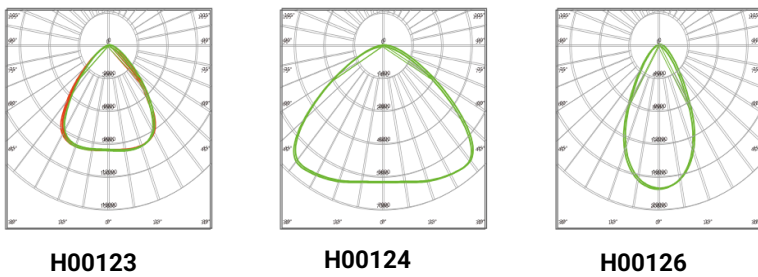

Photometry