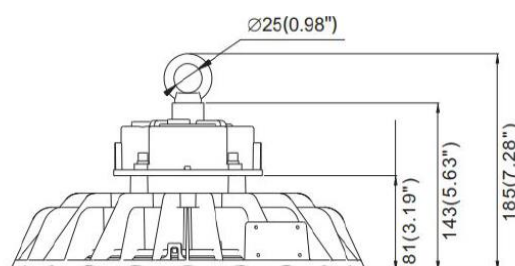

### Dimensions and Mount

Product Dimension	φ12.4" x7.28"	φ12.4" x7.68"
Luminaire Net Weight	6.61±0.66Lbs	7.5±0.66Lbs
Export Carton Size	13.9" 13.9" 8.5"	
Gross Weight	10.36±0.66 lbs	11±0.66 lbs
Mounting Option	Hook Mount	
Material	Aluminum Alloy Polycarbonate Optical Lens	
Finish	Powder Coating	
Fixture Color	Black	
EPA	N/A	
IK Rating	IK08	
IP Rating	IP65	

### Photometry

### Dimensions

100W

150W-240W