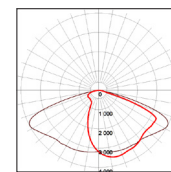

75W-5000K-150x85°