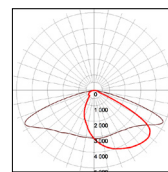

PHOTOMETRICS

75W-5000K-TYPE III