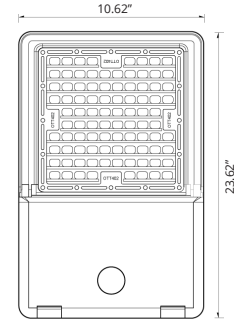

SAGITTA X Area Light

Sagitta X is a Big Shine LED area light that features a rotatable lens for easy light distribution manipulation. It has built-in occupancy and photocell sensor capabilities and tool-free maintenance. Best of all, the Sagitta X has one of the highest efficacies in our line of products, delivering 170lm/W.

DIMENSIONS

APPLICATIONS

Parking Lots, Roadways, Walkways

MODEL OPTIONS

Manufacturer	Fixture Type	Wattage	Voltage	Name	Driver (XX)	Chip	CCT (X)	Beam Angle (Y)
BSL BIG SHINE LED	AL Area Light	75W, 115W	100-277V H-277-480V Optional	SAX	IN Iventronics or MW MeanWell	LM Lumileds	3000K, 4000K, 5000K, 6500K	Type III, IV, V

¹ LM80 and TM21 results are available upon request. Specifications are subject to change without notice.

FIELD & BEAM ANGLES

MODEL	Beam	Height vs. Illuminance (ft vs. lx)		
	Angle	9.8 ft	19.7 ft	29.5 ft
BSL-AL75-SAX-XXLM-5000K-III	150x75	345.6	86.4	38.4
BSL-AL75-SAX-XXLM-5000K-IV	150x85	353.0	88.3	39.2
BSL-AL75-SAX-XXLM-5000K-V	155	126.0	31.5	14.0
BSL-AL115-SAX-XXLM-5000K-III	150x75	506.1	126.5	56.2
BSL-AL115-SAX-XXLM-5000K-IV	150x85	545.1	136.3	60.6
BSL-AL115-SAX-XXLM-5000K-V	155	182.0	45.5	20.2

PHOTOMETRICS

75W-5000K-150x75°

75W-5000K-150x85°

75W-5000K-155°

115W-5000K-150x75°

115W-5000K-150x85°

115W-5000K-155°

MOUNTING OPTIONS