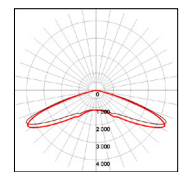

75W-5000K-TYPE V