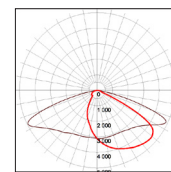

PHOTOMETRICS

75W-5000K-150x75°