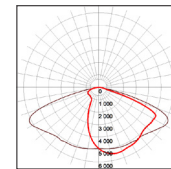

¹ LM80 and TM21 results are available upon request. Specifications are subject to change without notice.

FIELD & BEAM ANGLES

MODEL	Beam	Height vs. Illuminance (ft vs. lx)		
	Angle	9.8 ft	19.7 ft	29.5 ft
BSL-AL75-SAX-XXLM-5000K-III	150x75	345.6	86.4	38.4
BSL-AL75-SAX-XXLM-5000K-IV	150x85	353.0	88.3	39.2
BSL-AL75-SAX-XXLM-5000K-V	155	126.0	31.5	14.0
BSL-AL115-SAX-XXLM-5000K-III	150x75	506.1	126.5	56.2
BSL-AL115-SAX-XXLM-5000K-IV	150x85	545.1	136.3	60.6
BSL-AL115-SAX-XXLM-5000K-V	155	182.0	45.5	20.2

PHOTOMETRICS

75W-5000K-150x75°

75W-5000K-150x85°

75W-5000K-155°

115W-5000K-150x75°

115W-5000K-150x85°

115W-5000K-155°

MOUNTING OPTIONS