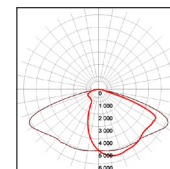

115W-5000K-TYPE IV