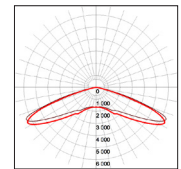

¹ LM80 and TM21 results are available upon request. Specifications are subject to change without notice.

FIELD & BEAM ANGLES

MODEL	Beam	Height vs. Illuminance (ft vs. lx)		
	Angle	9.8 ft	19.7 ft	29.5 ft
BSL-AL75-SAX-XXLM-5000K-III	150x75	345.6	86.4	38.4
BSL-AL75-SAX-XXLM-5000K-IV	150x85	353.0	88.3	39.2
BSL-AL75-SAX-XXLM-5000K-V	155	126.0	31.5	14.0
BSL-AL115-SAX-XXLM-5000K-III	150x75	506.1	126.5	56.2
BSL-AL115-SAX-XXLM-5000K-IV	150x85	545.1	136.3	60.6
BSL-AL115-SAX-XXLM-5000K-V	155	182.0	45.5	20.2

PHOTOMETRICS

75W-5000K-150x75°

75W-5000K-150x85°

75W-5000K-155°

115W-5000K-150x75°

115W-5000K-150x85°

115W-5000K-155°

MOUNTING OPTIONS