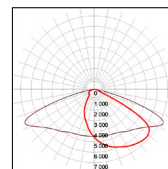

115W-5000K-TYPE III