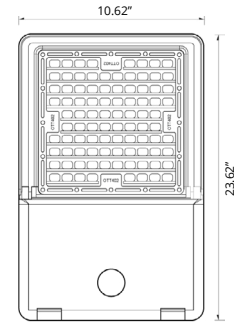

SAGITTA X Area Light

Sagitta X is a Big Shine LED area light that features a rotatable lens for easy light distribution manipulation. It has built-in occupancy and photocell sensor capabilities and tool-free maintenance. Best of all, the Sagitta X has one of the highest efficacies in our line of products, delivering 170lm/W.

DIMENSIONS

APPLICATIONS

Parking Lots, Roadways, Walkways

MODEL OPTIONS

Manufacturer	Fixture Type	Wattage	Voltage	Name	Driver (XX)	Chip	CCT (X)	Beam Angle (Y)
BSL BIG SHINE LED	AL Area Light	75W, 115W	100-277V H-277-480V Optional	SAX	IN Iventronics or MW MeanWell	LM Lumileds	3000K, 4000K, 5000K, 6500K	Type III, IV, V