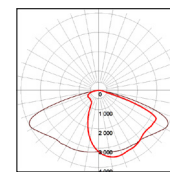

75W-5000K-TYPE IV