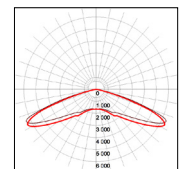

115W-5000K-TYPE V