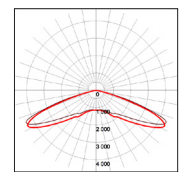

75W-5000K-155°