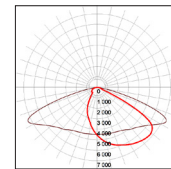

¹ LM80 and TM21 results are available upon request. Specifications are subject to change without notice.

FIELD & BEAM ANGLES

MODEL	Beam	Height vs. Illuminance (ft vs. lx)		
	Angle	9.8 ft	19.7 ft	29.5 ft
BSL-AL75-SAX-XXLM-5000K-III	150x75	345.6	86.4	38.4
BSL-AL75-SAX-XXLM-5000K-IV	150x85	353.0	88.3	39.2
BSL-AL75-SAX-XXLM-5000K-V	155	126.0	31.5	14.0
BSL-AL115-SAX-XXLM-5000K-III	150x75	506.1	126.5	56.2
BSL-AL115-SAX-XXLM-5000K-IV	150x85	545.1	136.3	60.6
BSL-AL115-SAX-XXLM-5000K-V	155	182.0	45.5	20.2

PHOTOMETRICS

75W-5000K-150x75°

75W-5000K-150x85°

75W-5000K-155°

115W-5000K-150x75°

115W-5000K-150x85°

115W-5000K-155°

MOUNTING OPTIONS