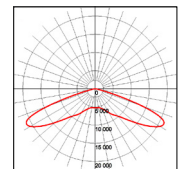

420W-5000K-TYPE V