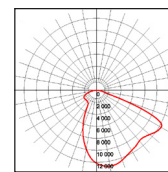

300W-5000K-TYPE IV