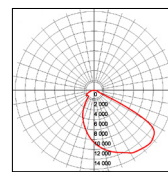

PHOTOMETRICS

300W-5000K-TYPE III