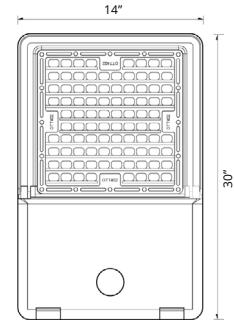

SAGITTA X Area Light

Sagitta X is a Big Shine LED area light that features a rotatable lens for easy light distribution manipulation. It has built-in occupancy and photocell sensor capabilities and tool-free maintenance. Best of all, the Sagitta X has one of the highest efficacies in our line of products, delivering 150lm/W.

DIMENSIONS

APPLICATIONS

Parking Lots, Roadways, Walkways

MODEL OPTIONS

Manufacturer	Fixture Type	Wattage	Voltage	Name	Driver (XX)	Chip	CCT (X)	Beam Angle (Y)
BSL BIG SHINE LED	AL Area Light	300W, 420W	100-277V H-277-480V Optional	SAX	IN Iventronics or MW MeanWell	LM Lumileds	3000K, 4000K, 5000K, 6500K	Type III, IV, V

¹ LM80 and TM21 results are available upon request. Specifications are subject to change without notice.

FIELD & BEAM ANGLES

MODEL	Beam	Height vs. Illuminance (ft vs. lx)		
	Angle	9.8 ft	19.7 ft	29.5 ft
BSL-AL300-SAX-XXLM-5000K-III	105x75	934.3	233.6	103.8
BSL-AL300-SAX-XXLM-5000K-IV	150x85	923.4	230.9	102.6
BSL-AL300-SAX-XXLM-5000K-V	155	371.9	93.0	41.3
BSL-AL420-SAX-XXLM-5000K-III	150x75	1,059.6	264.9	117.7
BSL-AL420-SAX-XXLM-5000K-IV	150x85	1,043.9	261.0	116.0
BSL-AL420SAX-XXLM-5000K-V	155	393.4	98.4	43.7