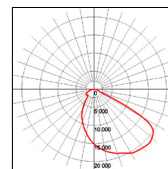

420W-5000K-TYPE III