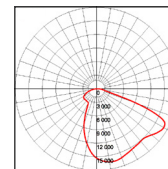

¹ LM80 and TM21 results are available upon request. Specifications are subject to change without notice.

FIELD & BEAM ANGLES

MODEL	Beam	Height vs. Illuminance (ft vs. lx)		
	Angle	9.8 ft	19.7 ft	29.5 ft
BSL-AL300-SAX-XXLM-5000K-III	105x75	934.3	233.6	103.8
BSL-AL300-SAX-XXLM-5000K-IV	150x85	923.4	230.9	102.6
BSL-AL300-SAX-XXLM-5000K-V	155	371.9	93.0	41.3
BSL-AL420-SAX-XXLM-5000K-III	150x75	1,059.6	264.9	117.7
BSL-AL420-SAX-XXLM-5000K-IV	150x85	1,043.9	261.0	116.0
BSL-AL420SAX-XXLM-5000K-V	155	393.4	98.4	43.7

PHOTOMETRICS

300W-5000K-TYPE III

300W-5000K-TYPE IV

300W-5000K-TYPE V

420W-5000K-TYPE III

420W-5000K-TYPE IV

420W-5000K-TYPE V

MOUNTING OPTIONS