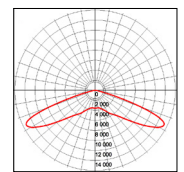

300W-5000K-TYPE V