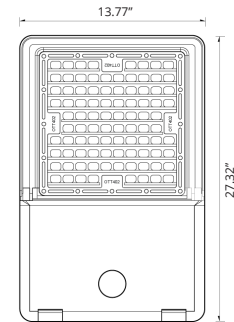

SAGITTA X Area Light

Sagitta X is a Big Shine LED area light that features a rotatable lens for easy light distribution manipulation. It has built-in occupancy and photocell sensor capabilities and tool-free maintenance. Best of all, the Sagitta X has one of the highest efficacies in our line of products, delivering 170lm/W.

DIMENSIONS

APPLICATIONS

Parking Lots, Roadways, Walkways

MODEL OPTIONS

Manufacturer	Fixture Type	Wattage	Voltage	Name	Driver (XX)	Chip	CCT (X)	Beam Angle (Y)
BSL BIG SHINE LED	AL Area Light	200W, 230W	100-277V H-277-480V Optional	SAX	IN Iventronics or MW MeanWell	LM Lumileds	3000K, 4000K, 5000K, 6500K	Type III, IV, V

¹ LM80 and TM21 results are available upon request. Specifications are subject to change without notice.

FIELD & BEAM ANGLES

MODEL	Beam Angle	Height vs. Illuminance (ft vs. lx)		
		9.8 ft	19.7 ft	29.5 ft
BSL-AL200-SAX-XXLM-5000K-III	150x75	934.3	233.6	103.8
BSL-AL200-SAX-XXLM-5000K-IV	150x85	923.4	230.9	102.6
BSL-AL200-SAX-XXLM-5000K-V	155	371.9	93.0	41.3
BSL-AL230-SAX-XXLM-5000K-III	150x75	1,059.6	264.9	117.7
BSL-AL230-SAX-XXLM-5000K-IV	150x85	1,043.9	261.0	116.0
BSL-AL230-SAX-XXLM-5000K-V	155	393.4	98.4	43.7