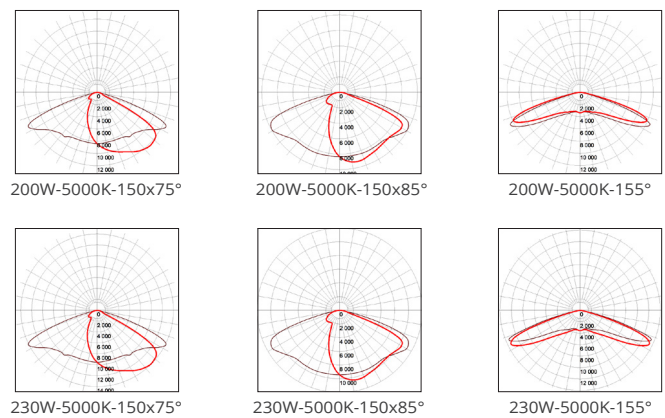

PHOTOMETRICS

MOUNTING OPTIONS

Extruded Arm (Round, Straight, Adjustable), Slip Fitter, Swivel Bracket, U-Bracket

STANDARD COLOR OPTIONS

Black

*Customized colors available upon RAL request. MOQ applies.