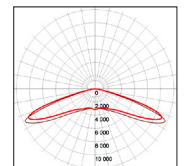

¹ LM80 and TM21 results are available upon request. Specifications are subject to change without notice.

FIELD & BEAM ANGLES

MODEL	Beam Angle	Height vs. Illuminance (ft vs. lx)		
		9.8 ft	19.7 ft	29.5 ft
BSL-AL145-SAX-XXLM-5000K-III	150x75	613.9	153.5	68.2
BSL-AL145-SAX-XXLM-5000K-IV	150x85	657.6	164.4	73.1
BSL-AL145-SAX-XXLM-5000K-V	155	222.6	55.7	24.7
BSL-AL180-SAX-XXLM-5000K-III	150x75	870.9	217.7	96.8
BSL-AL180-SAX-XXLM-5000K-IV	150x85	867.3	216.8	96.4
BSL-AL180-SAX-XXLM-5000K-V	155	347.1	86.8	38.6

PHOTOMETRICS

145W-5000K-150x75°

145W-5000K-150x85°

145W-5000K-155°

180W-5000K-150x75°

180W-5000K-150x85°

180W-5000K-155°

MOUNTING OPTIONS