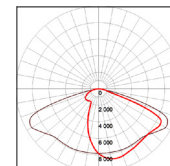

¹ LM80 and TM21 results are available upon request. Specifications are subject to change without notice.

FIELD & BEAM ANGLES

MODEL	Beam Angle	Height vs. Illuminance (ft vs. lx)		
		9.8 ft	19.7 ft	29.5 ft
BSL-AL145-SAX-XXLM-5000K-III	150x75	613.9	153.5	68.2
BSL-AL145-SAX-XXLM-5000K-IV	150x85	657.6	164.4	73.1
BSL-AL145-SAX-XXLM-5000K-V	155	222.6	55.7	24.7
BSL-AL180-SAX-XXLM-5000K-III	150x75	870.9	217.7	96.8
BSL-AL180-SAX-XXLM-5000K-IV	150x85	867.3	216.8	96.4
BSL-AL180-SAX-XXLM-5000K-V	155	347.1	86.8	38.6

PHOTOMETRICS

145W-5000K-150x75°

145W-5000K-150x85°

145W-5000K-155°

180W-5000K-150x75°

180W-5000K-150x85°

180W-5000K-155°

MOUNTING OPTIONS