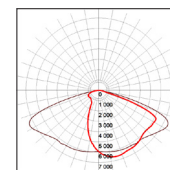

145W-5000K-150x85°