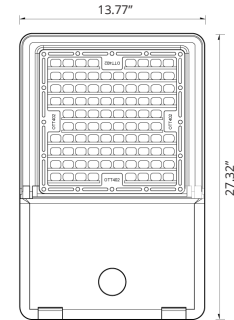

SAGITTA X Area Light

Sagitta X is a Big Shine LED area light that features a rotatable lens for easy light distribution manipulation. It has built-in occupancy and photocell sensor capabilities and tool-free maintenance. Best of all, the Sagitta X has one of the highest efficacies in our line of products, delivering 170lm/W.

DIMENSIONS

APPLICATIONS

Parking Lots, Roadways, Walkways

MODEL OPTIONS

Manufacturer	Fixture Type	Wattage	Voltage	Name	Driver (XX)	Chip	CCT (X)	Beam Angle (Y)
BSL BIG SHINE LED	AL Area Light	145W, 180W	100-277V H-277-480V Optional	SAX	IN Inventronics MW MeanWell	LM Lumileds	3000K, 4000K, 5000K, 6500K	Type III, IV, V

¹ LM80 and TM21 results are available upon request. Specifications are subject to change without notice.

FIELD & BEAM ANGLES

MODEL	Beam Angle	Height vs. Illuminance (ft vs. lx)		
		9.8 ft	19.7 ft	29.5 ft
BSL-AL145-SAX-XXLM-5000K-III	150x75	613.9	153.5	68.2
BSL-AL145-SAX-XXLM-5000K-IV	150x85	657.6	164.4	73.1
BSL-AL145-SAX-XXLM-5000K-V	155	222.6	55.7	24.7
BSL-AL180-SAX-XXLM-5000K-III	150x75	870.9	217.7	96.8
BSL-AL180-SAX-XXLM-5000K-IV	150x85	867.3	216.8	96.4
BSL-AL180-SAX-XXLM-5000K-V	155	347.1	86.8	38.6

PHOTOMETRICS

145W-5000K-150x75°

145W-5000K-150x85°

145W-5000K-155°

180W-5000K-150x75°

180W-5000K-150x85°

180W-5000K-155°

MOUNTING OPTIONS