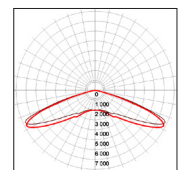

145W-5000K-155°