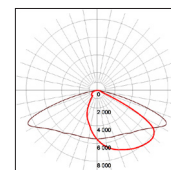

PHOTOMETRICS

145W-5000K-150x75°