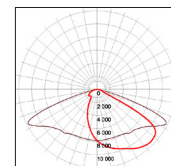

¹ LM80 and TM21 results are available upon request. Specifications are subject to change without notice.

FIELD & BEAM ANGLES

MODEL	Beam Angle	Height vs. Illuminance (ft vs. lx)		
		9.8 ft	19.7 ft	29.5 ft
BSL-AL145-SAX-XXLM-5000K-III	150x75	613.9	153.5	68.2
BSL-AL145-SAX-XXLM-5000K-IV	150x85	657.6	164.4	73.1
BSL-AL145-SAX-XXLM-5000K-V	155	222.6	55.7	24.7
BSL-AL180-SAX-XXLM-5000K-III	150x75	870.9	217.7	96.8
BSL-AL180-SAX-XXLM-5000K-IV	150x85	867.3	216.8	96.4
BSL-AL180-SAX-XXLM-5000K-V	155	347.1	86.8	38.6

PHOTOMETRICS

145W-5000K-150x75°

145W-5000K-150x85°

145W-5000K-155°

180W-5000K-150x75°

180W-5000K-150x85°

180W-5000K-155°

MOUNTING OPTIONS