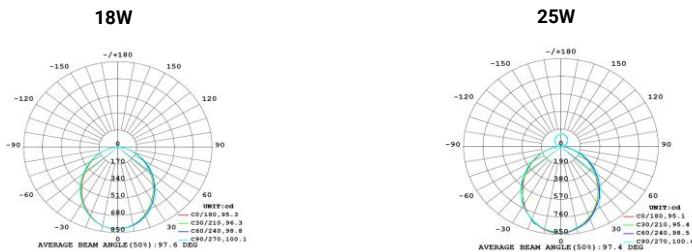

Photometry

Mounting Options

- Suspended Mounting
- Surface Mounting

Accessories

Corner, 3-way, and 4-way line connectors are available to link luminaires.

Electrical Information

Model No.	PLD2-18*	PLD2-25
Power Consumption(±10%)	18W	24W/25W (Up/Down)
Power Supply	LED Driver	
Input Voltage	120-277V, 50/60 Hz	
Power Factor	0.8	
Surge Protection	L-N: 2.5kV, L-N-PE: 2.5kV	
Driver Type	Constant Current (CC)	
Control	0-10V Dimmable	

Optic Information

LED Type	SMD	
Luminous Flux (±10%)	2070 lm	2875 lm
Efficacy(4000K Ra80)	115 lm/w	115 lm/w
Correlated Color Temperature	3000K, 4000K, 5000K (Adjustable)	
Color Rendering Index	Ra80	
Beam Angle Up/Down	110°	110°/110°
UGR level	N/A	

Dimensions and Mount

Product Dimensions	23.7" x 2.25" x 3"
Luminaire Net Weight	4.41 lbs
Export Carton Size	72.5 x 26 x 44
Gross Weight	26.45 lbs
Mounting Option	Suspended, Flushed and Surface Mounting
Material	Die-cast Aluminum
	Polycarbonate
Finish	Powder Coating
Fixture Color	White
IK Rating	N/A
IP Rating	N/A

Lifespan and Warranty

Operating Temperature	-4°F to 113°F
Warranty	5 Years

Safety Certifications

- Luminaires (UL 1598:2021 Ed.5)
- Luminaires (CSA C22.2#250.0:2021 Ed.5)