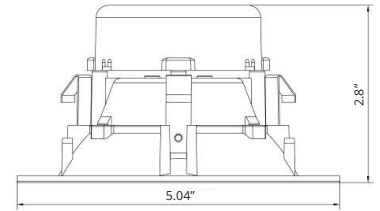

DIMENSIONS

APPLICATIONS

Commercial: Restaurants, Hotels, Studios, etc.

Residential: Apartment Buildings, Lobbies, Houses, etc.

MODEL OPTIONS

Mftr	Fixture Type	Wattage	Name	Driver	Chip	Color	Beam Angle
BSL BIG SHINE LED	DL Down Light	10W	LYR	GN Generic	GN Generic	2700K-5000K	90°

TECHNICAL SPECIFICATIONS

	10W
Lumens	650
Efficacy	65
CRI	>80/90
Voltage Input	90-120V
Voltage Output	60V
Amperage	130
Hertz	60Hz
Total Harmonic Dist.	<15%
Dimmability	Dimmable
Operating Temp.	-13~113°F
IP Rating	IP43
IK Level	IK03
Weight	0.35 lb
Lifetime	50,000 hrs

FIELD & BEAM ANGLES

MODEL	Beam	Height vs. Illuminance (Ft vs Lux)		
	Angle	9.8 ft	19.7 ft	29.5 ft
BSL-DL10-LYR-GNGN-2700K-90	90	37.2	9.3	4.1

PHOTOMETRICS

BASE TYPE

Recessed

COLOR OPTIONS

*Customized colors available upon RAL request. MOQ applies.