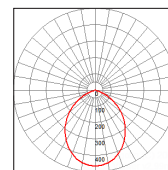

Mftr	Fixture Type	Wattage	Name	Driver	Chip	Color	Beam Angle
BSL BIG SHINE LED	DL Down Light	10W	LYR	GN Generic	GN Generic	2700K-5000K	90°

TECHNICAL SPECIFICATIONS

	10W
Lumens	650
Efficacy	65
CRI	>80/90
Voltage Input	90-120V
Voltage Output	60V
Amperage	130
Hertz	60Hz
Total Harmonic Dist.	<15%
Dimmability	Dimmable
Operating Temp.	-13~113°F
IP Rating	IP43
IK Level	IK03
Weight	0.35 lb
Lifetime	50,000 hrs

FIELD & BEAM ANGLES

MODEL	Beam	Height vs. Illuminance (Ft vs Lux)		
	Angle	9.8 ft	19.7 ft	29.5 ft
BSL-DL10-LYR-GNGN-2700K-90	90	37.2	9.3	4.1

PHOTOMETRICS

10W-2700K-90°

BASE TYPE

Recessed

COLOR OPTIONS

White