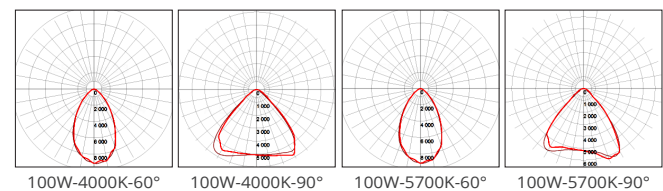

PHOTOMETRICS

MOUNTING OPTIONS

Yoke Bracket, Slip Fitter

STANDARD COLOR OPTIONS

*Customized colors available upon RAL request. MOQ applies.