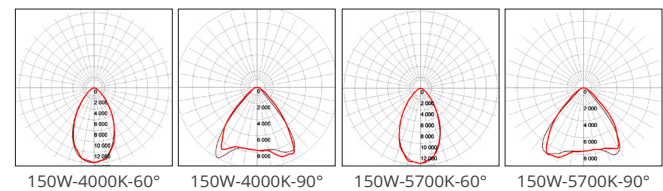

PHOTOMETRICS

MOUNTING OPTIONS

Yoke Bracket, Slip Fitter

STANDARD COLOR OPTIONS

*Customized colors available upon RAL request. MOQ applies.