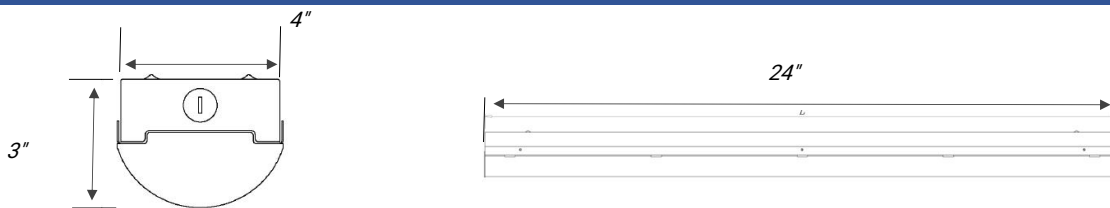

Applications

- Stairwells
- General Areas
- Commercial Facilities

Photometry

Mounting Options

Dimensions

Accessories

- Occupancy Sensor: Can identify daylight and artificial light, real Lux-off and daylight monitoring function.
 - IR Remote Control
- Default Setting: Sensitivity:100% / Daylight Sensor: 300lux / Hold Time: 5mins. / Twilight Time: + / Twilight Level: 30%

Optic Information

LED Type	SMD
Efficacy(4000K Ra80)	145 lm/w
Correlated Color Temperature	3000K, 3500K, 4000K, 5000K (CCT Tunable)
Color Rendering Index	Ra80
Beam Angle	120°
UGR level	N/A

Dimensions and Mounts

Product Dimension	3" x 4" x 24"
Luminaire Net Weight	2.4 Lbs
Mounting Option	Surface Mount / Suspension Mount
Material	Steel frame / Acrylic diffuser
Finish	Powder Coated
Fixture Color	White
IK Rating	IK08
IP Rating	IP40