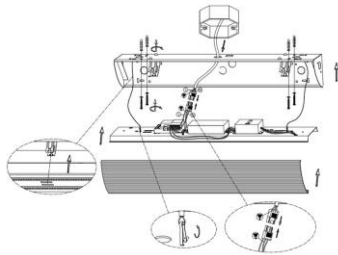

Description

Introducing our cutting-edge LED stairwell light that boasts a range of advanced features to transform your stairwell lighting experience. This premium lighting solution has been designed with superior quality to provide optimal illumination for your stairwell, while also being energy-efficient. The LED stairwell light is built with power adjustable and bi-level dimming, giving you full control over the lighting output. With the power adjustable feature, you can adjust the brightness of the light according to your requirements. The bi-level dimming feature provides you with the option to switch between brightness settings, which can help save on energy costs while providing the perfect amount of light. This is especially beneficial for areas that require different light levels at different times, such as during the day versus at night. The fixture is also CCT tunable which allows for complete flexibility.

Applications

- Stairwells
- General Areas
- Commercial Facilities

Photometry

Mounting Options

Dimensions

Accessories

- Occupancy Sensor: Can identify daylight and artificial light, real Lux-off and daylight monitoring function.
 - IR Remote Control
- Default Setting: Sensitivity:100% / Daylight Sensor: 300lux / Hold Time: 5mins. / Twilight Time: + / Twilight Level: 30%

Optic Information

LED Type	SMD
Efficacy(4000K Ra80)	145 lm/w
Correlated Color Temperature	3000K, 3500K, 4000K, 5000K (CCT Tunable)
Color Rendering Index	Ra80
Beam Angle	120°
UGR level	N/A

Dimensions and Mounts

Product Dimension	3" x 4" x 24"
Luminaire Net Weight	2.4 Lbs
Mounting Option	Surface Mount / Suspension Mount
Material	Steel frame / Acrylic diffuser
Finish	Powder Coated
Fixture Color	White
IK Rating	IK08
IP Rating	IP40