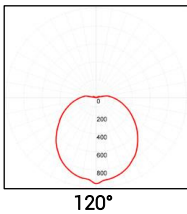

Photometry